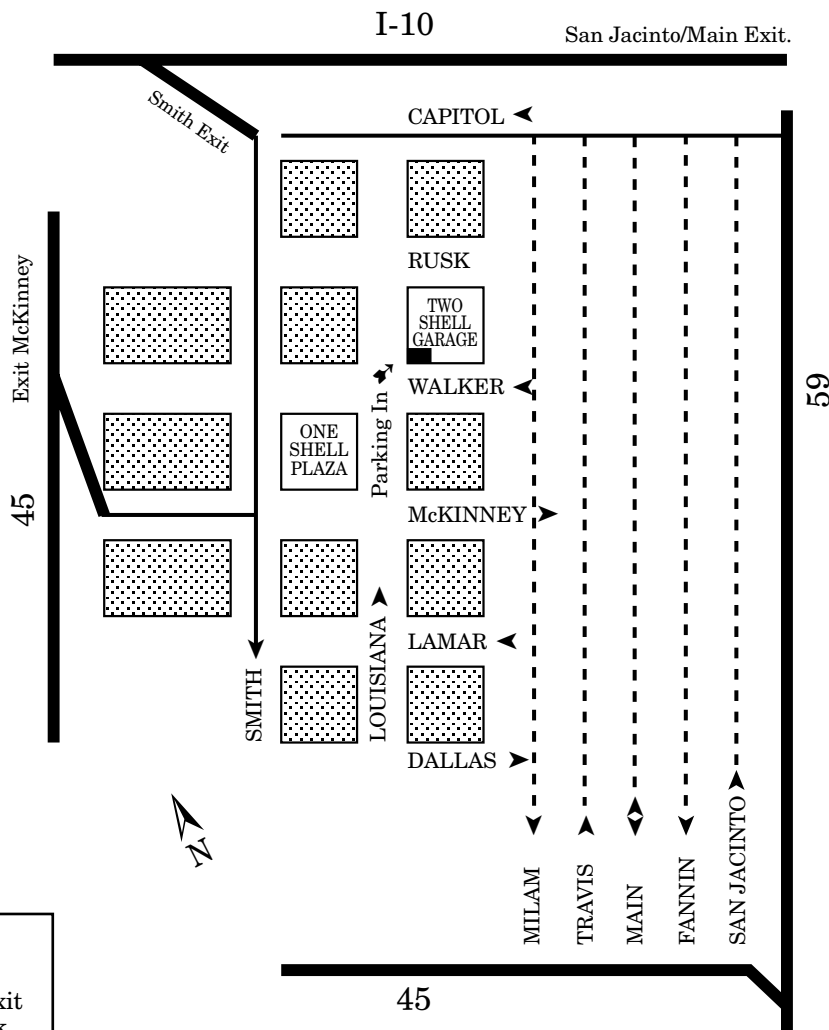

DIRECTIONS TO TWO SHELL PLAZA

PLAZA CLUB
One Shell Plaza
910 Louisiana, Suite 4960
(713) 225-3257

PARKING

Parking is available at Two Shell Plaza Garage on the corner of Louisiana and Walker Monday Through Friday from 7:00 a.m. to 5:00 p.m. Take the garage elevators to the lobby for access to the street level or take the mall level in order to access underground. Non-members will be charged a nominal fee.

From Katy
 Take I-10 East to
 Smith St. Exit
 Left on Rusk
 Right on Milam
 Right on Walker
 Right on Louisiana

From Pasadena
 Take I-10 West to
 San Jacinto/Main
 Exit
 Left on Main
 Right on Walker
 Right on Louisiana

From
 Greenspoint Area
 Take 45 South to
 McKinney Exit
 Left on Louisiana

From 45 South
 Follow 45 North to
 Houston Ave./Memorial Exit
 Follow Memorial to Rusk
 Right on Milam
 Right on Walker
 Right on Louisiana

From Galleria
 Area
 Take 59 North to
 Louisiana Exit

45

59